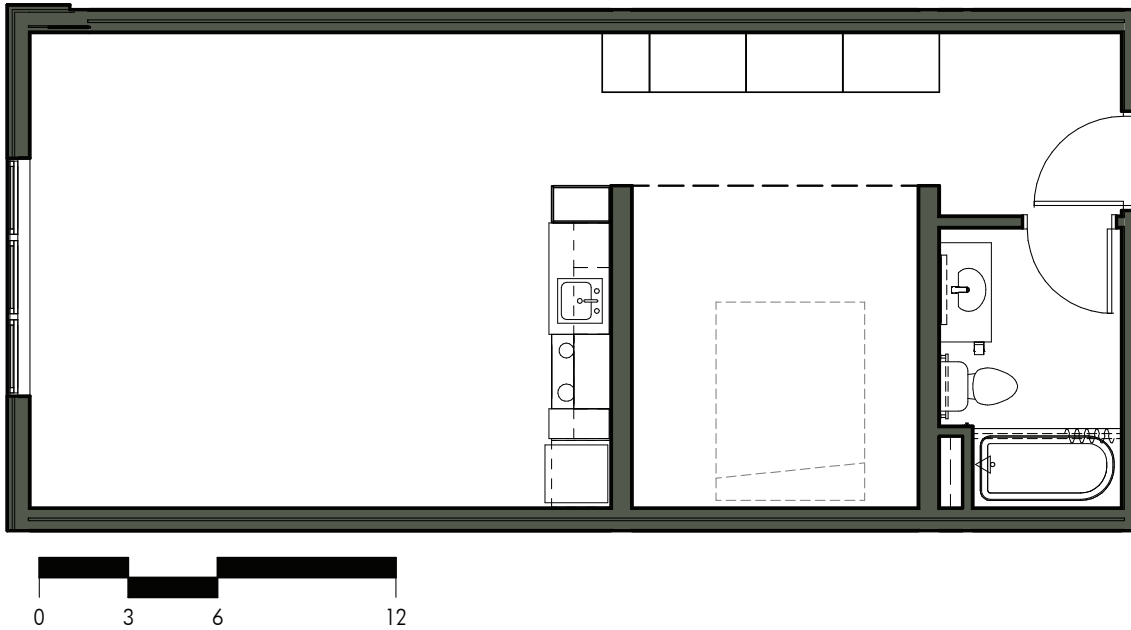

38 28

Make the Connection.

FLOOR PLAN

A³

1 Bedroom
1 Bathroom
634 sq. ft.

unit(s)
203, 207, 303,
307, 403, 407

FEATURES

- Solid surface kitchen and bath counters
- Stainless steel appliances

Floor plans are not to scale.
Design and Development by
Lander Group. We reserve the
right to adjust features, pricing,
and availability at any time.

www.38thstreetstation/3828 ph: 612-361-9881