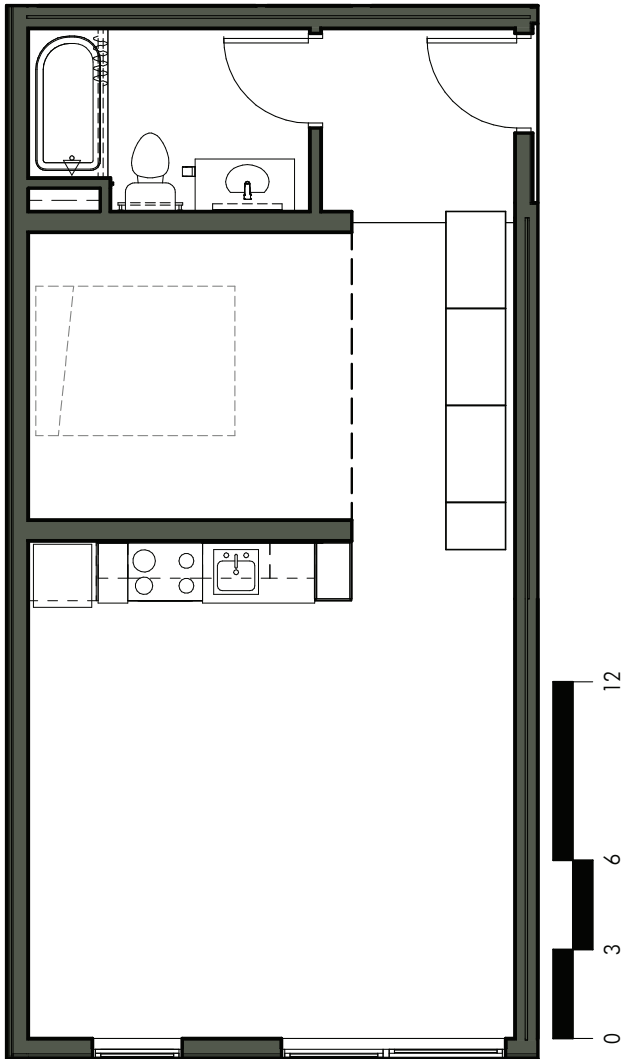

38 28

Make the Connection.

FLOOR PLAN

A⁸

1 Bedroom
1 Bathroom
607 sq. ft.

unit(s)
213

FEATURES

- Solid surface kitchen and bath counters
- Stainless steel appliances

Floor plans are not to scale.
Design and Development by
Lander Group. We reserve the
right to adjust features, pricing,
and availability at any time.

www.38thstreetstation/3828 ph: 612-361-9881