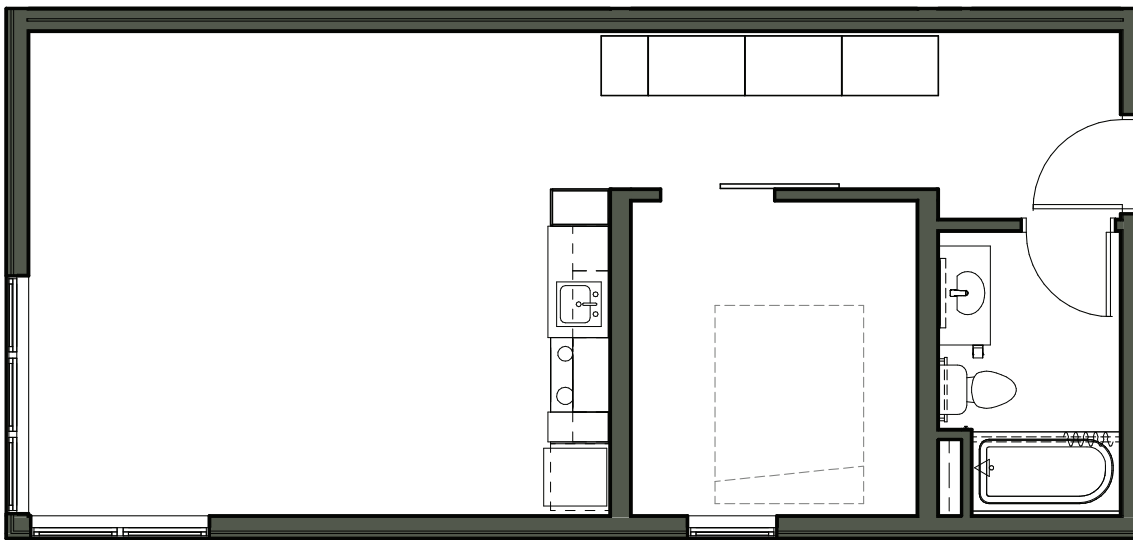

38 28

Make the Connection.

FLOOR PLAN

A¹

1 Bedroom
1 Bathroom
659 sq. ft.

unit(s)
201, 301, 401

FEATURES

- Solid surface kitchen and bath counters
- Stainless steel appliances