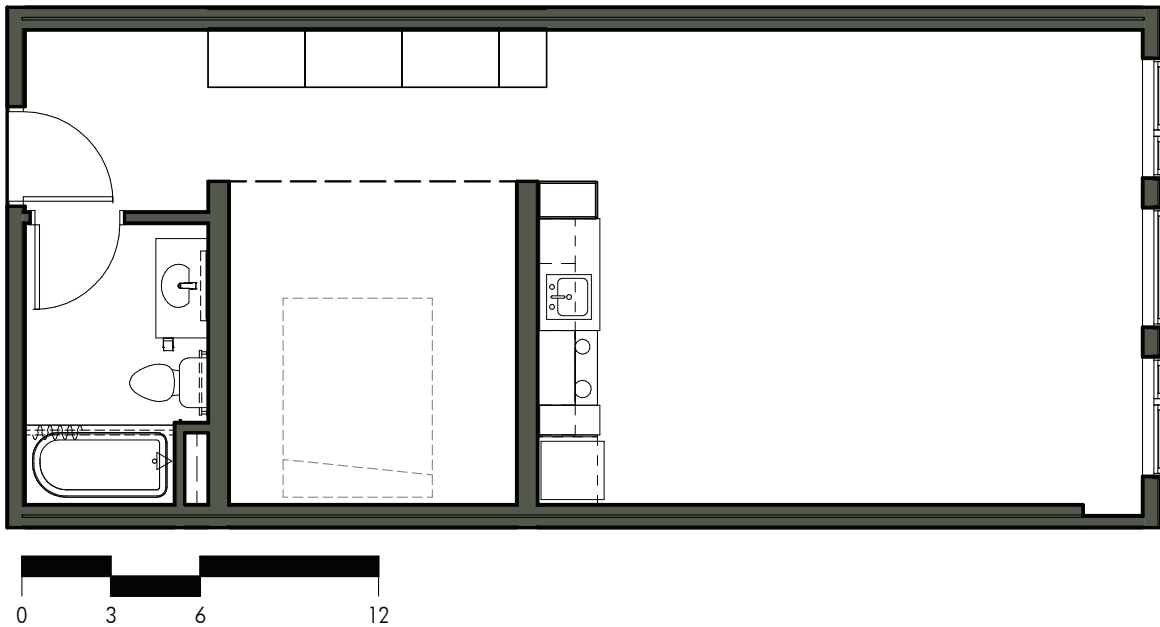

38 28

Make the Connection.

FLOOR PLAN

A¹⁰

1 Bedroom
1 Bathroom
640 sq. ft.

unit(s)
404

FEATURES

- Solid surface kitchen and bath counters
- Stainless steel appliances

Floor plans are not to scale.
Design and Development by
Lander Group. We reserve the
right to adjust features, pricing,
and availability at any time.

www.38thstreetstation/3828 ph: 612-361-9881