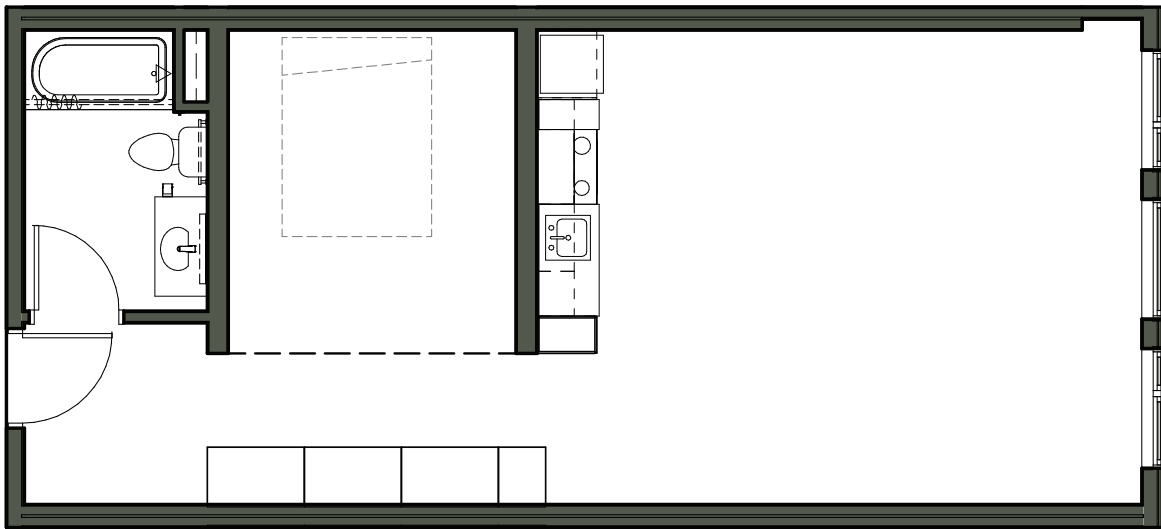

38 28

Make the Connection.

FLOOR PLAN

A¹¹

1 Bedroom
1 Bathroom
640 sq. ft.

unit(s)
406

FEATURES

- Solid surface kitchen and bath counters
- Stainless steel appliances