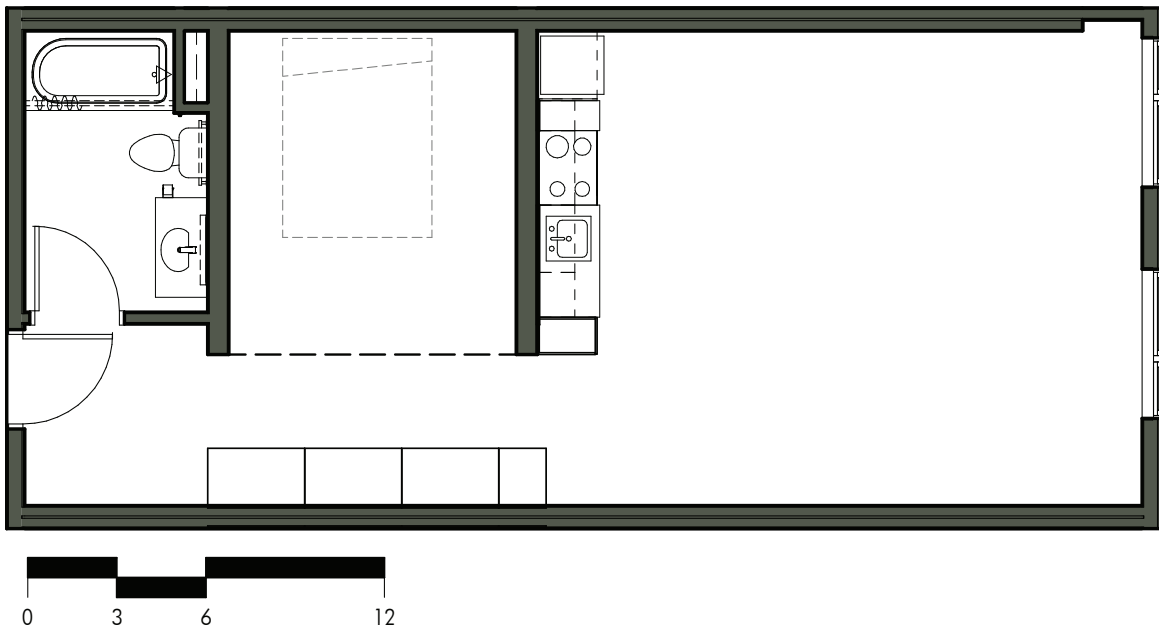

38 28

Make the Connection.

FLOOR PLAN

A⁶

1 Bedroom
1 Bathroom
640 sq. ft.

unit(s)
206, 306

FEATURES

- Solid surface kitchen and bath counters
- Stainless steel appliances

Floor plans are not to scale.
Design and Development by
Lander Group. We reserve the
right to adjust features, pricing,
and availability at any time.

www.38thstreetstation/3828 ph: 612-361-9881