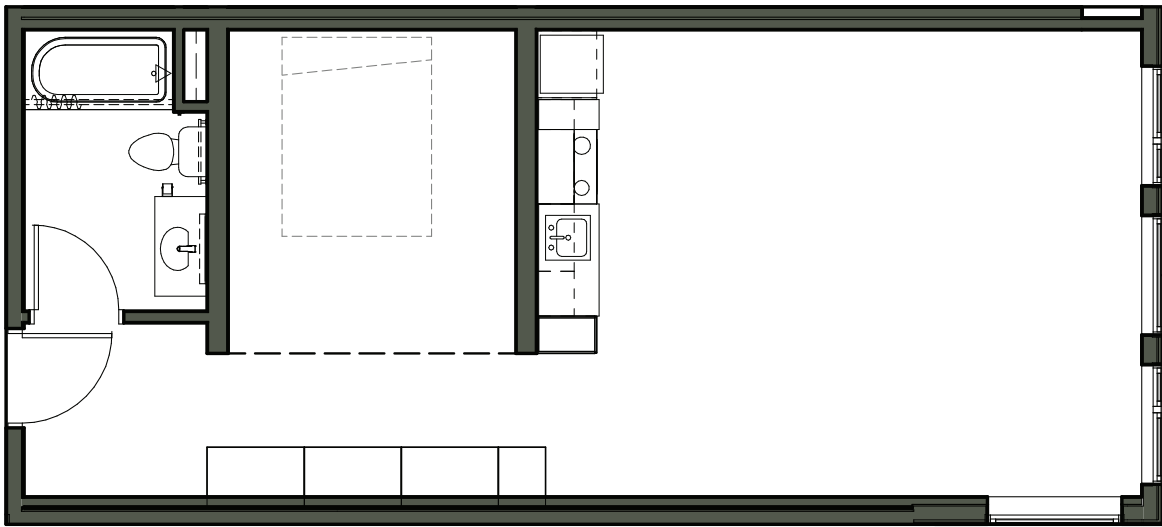

38 28

Make the Connection.

FLOOR PLAN

A⁹

1 Bedroom
1 Bathroom
633 sq. ft.

unit(s)
402

FEATURES

- Solid surface kitchen and bath counters
- Stainless steel appliances

Floor plans are not to scale.
Design and Development by
Lander Group. We reserve the
right to adjust features, pricing,
and availability at any time.