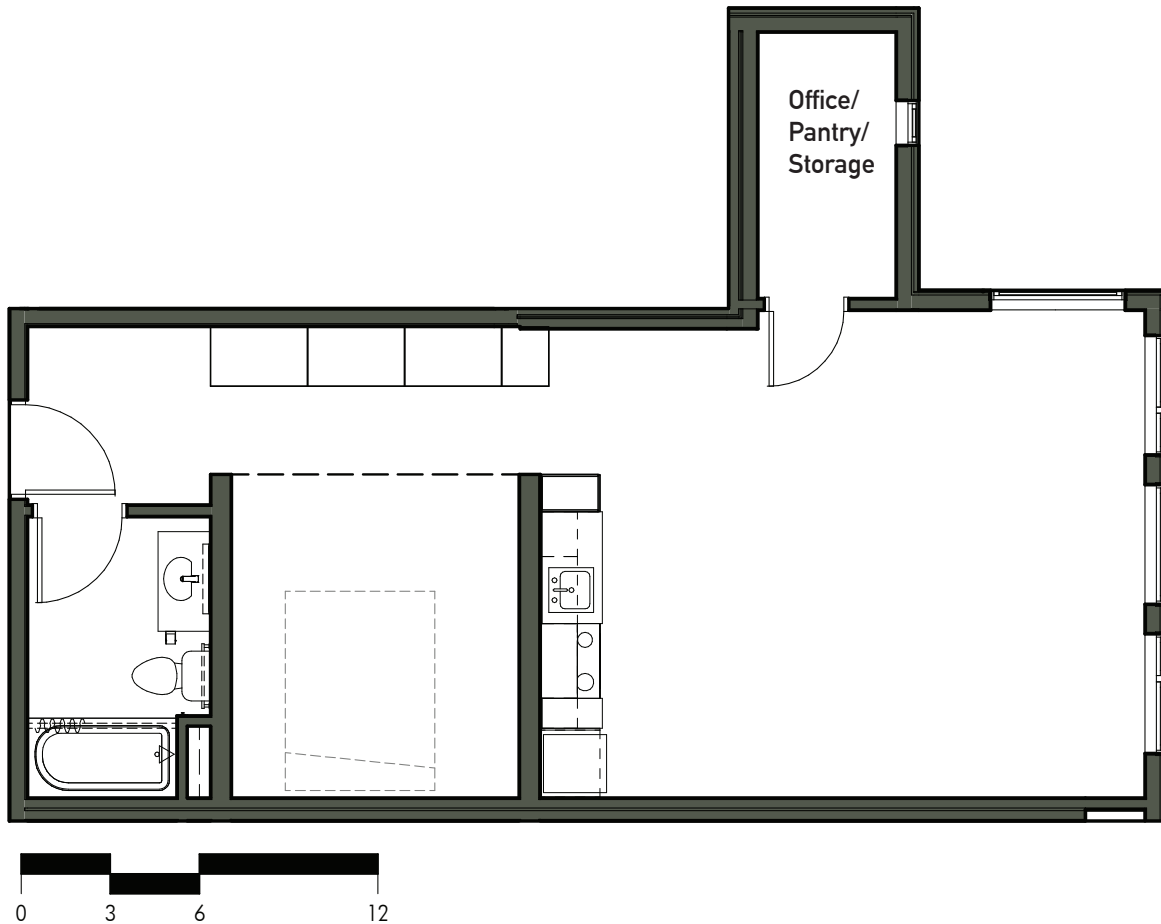

38 28

Make the Connection.

FLOOR PLAN

A¹²

1 Bedroom
1 Bathroom
702 sq. ft.

unit(s)
408

FEATURES

- Solid surface kitchen and bath counters
- Stainless steel appliances

Floor plans are not to scale.
Design and Development by
Lander Group. We reserve the
right to adjust features, pricing,
and availability at any time.

www.38thstreetstation/3828 ph: 612-361-9881